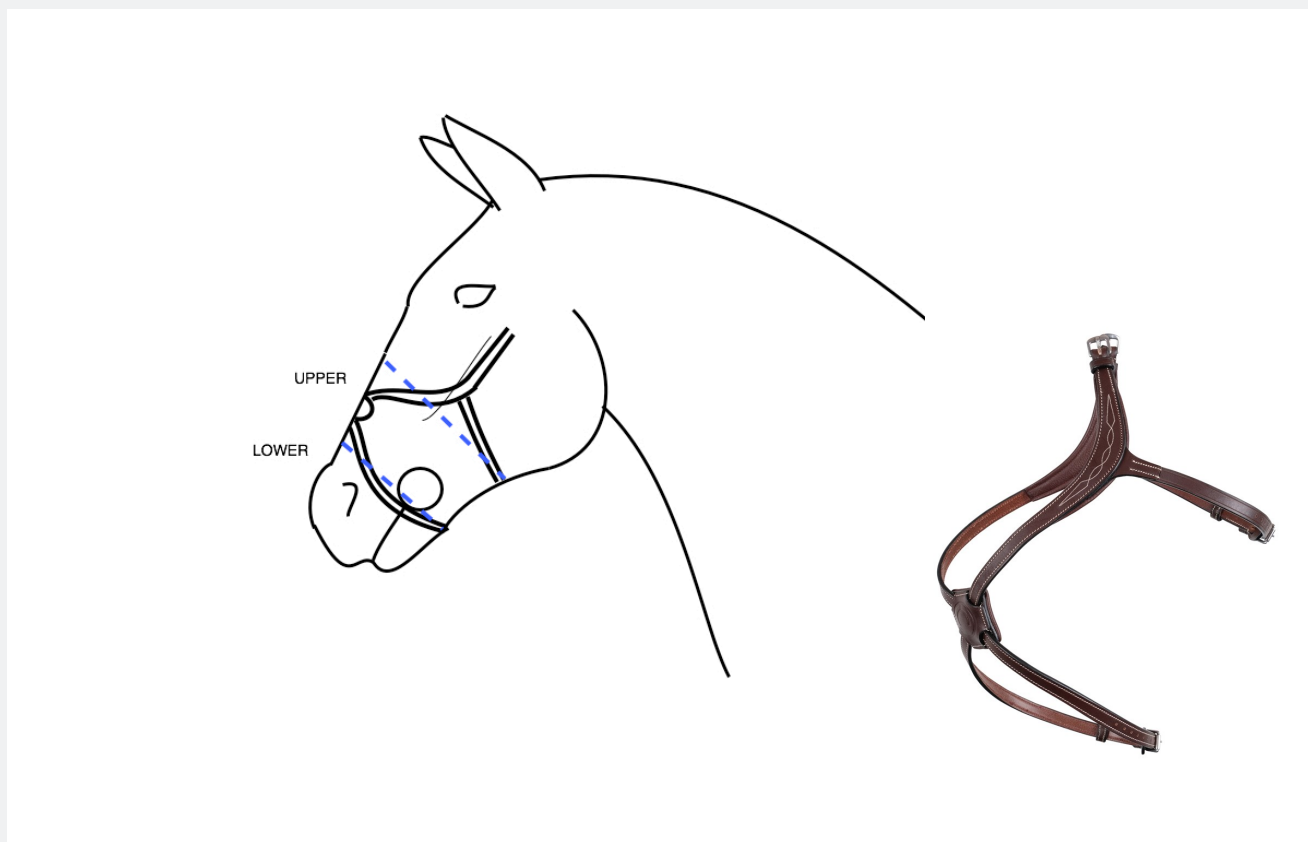

Measure guide Montar bridles

61503 Lyon bridle and 65265 Lyon noseband

61503 Lyon Bridle, 65265 Lyon noseband

Measures is taken around the horse head on upper and lower straps.

	PONY	COB	FULL	XFULL
UPPERSTRAP	55-69CM 21,5-27"	57-72 CM 22,5-28,5"	59-74 CM 23,25-29"	61-76 CM 24-30"
LOWERSTRAP	25-39 CM 10-15,5"	30-44 CM 12-17,5"	35-49 CM 13,75-19,5"	38-52 CM 15-20,5"